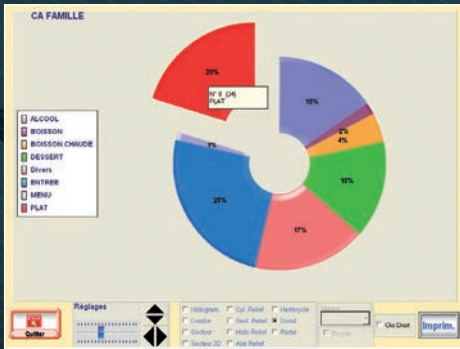

LIVE INVENTORY MONITORING

Display your inventory on all of your POS system's buttons. Select the colour, treatment or product used, and your stock information is updated automatically. Perfect, seamless management!